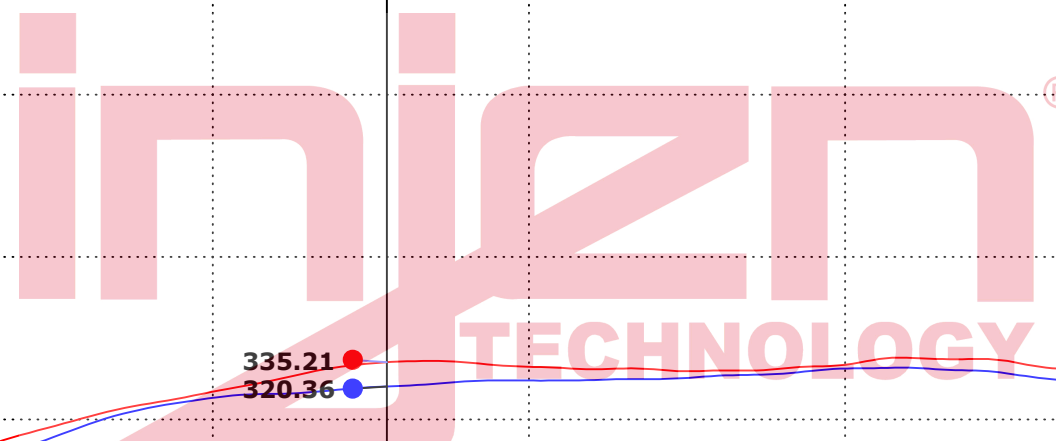

Injen Technology

RunFile_006.drf - 9/23/2021 5:01:23 PM Run Type: RO Run Conditions: 103.92 °F, 29.10 in-Hg, Humidity: 10%, SAE: 1.04
 BASELINE
 Max Power = 331.93 Max Torque = 733.50

RunFile_017.drf - 9/23/2021 6:38:47 PM Run Type: RO Run Conditions: 100.47 °F, 29.12 in-Hg, Humidity: 14%, SAE: 1.04
 EVO8008
 Max Power = 338.07 Max Torque = 743.14