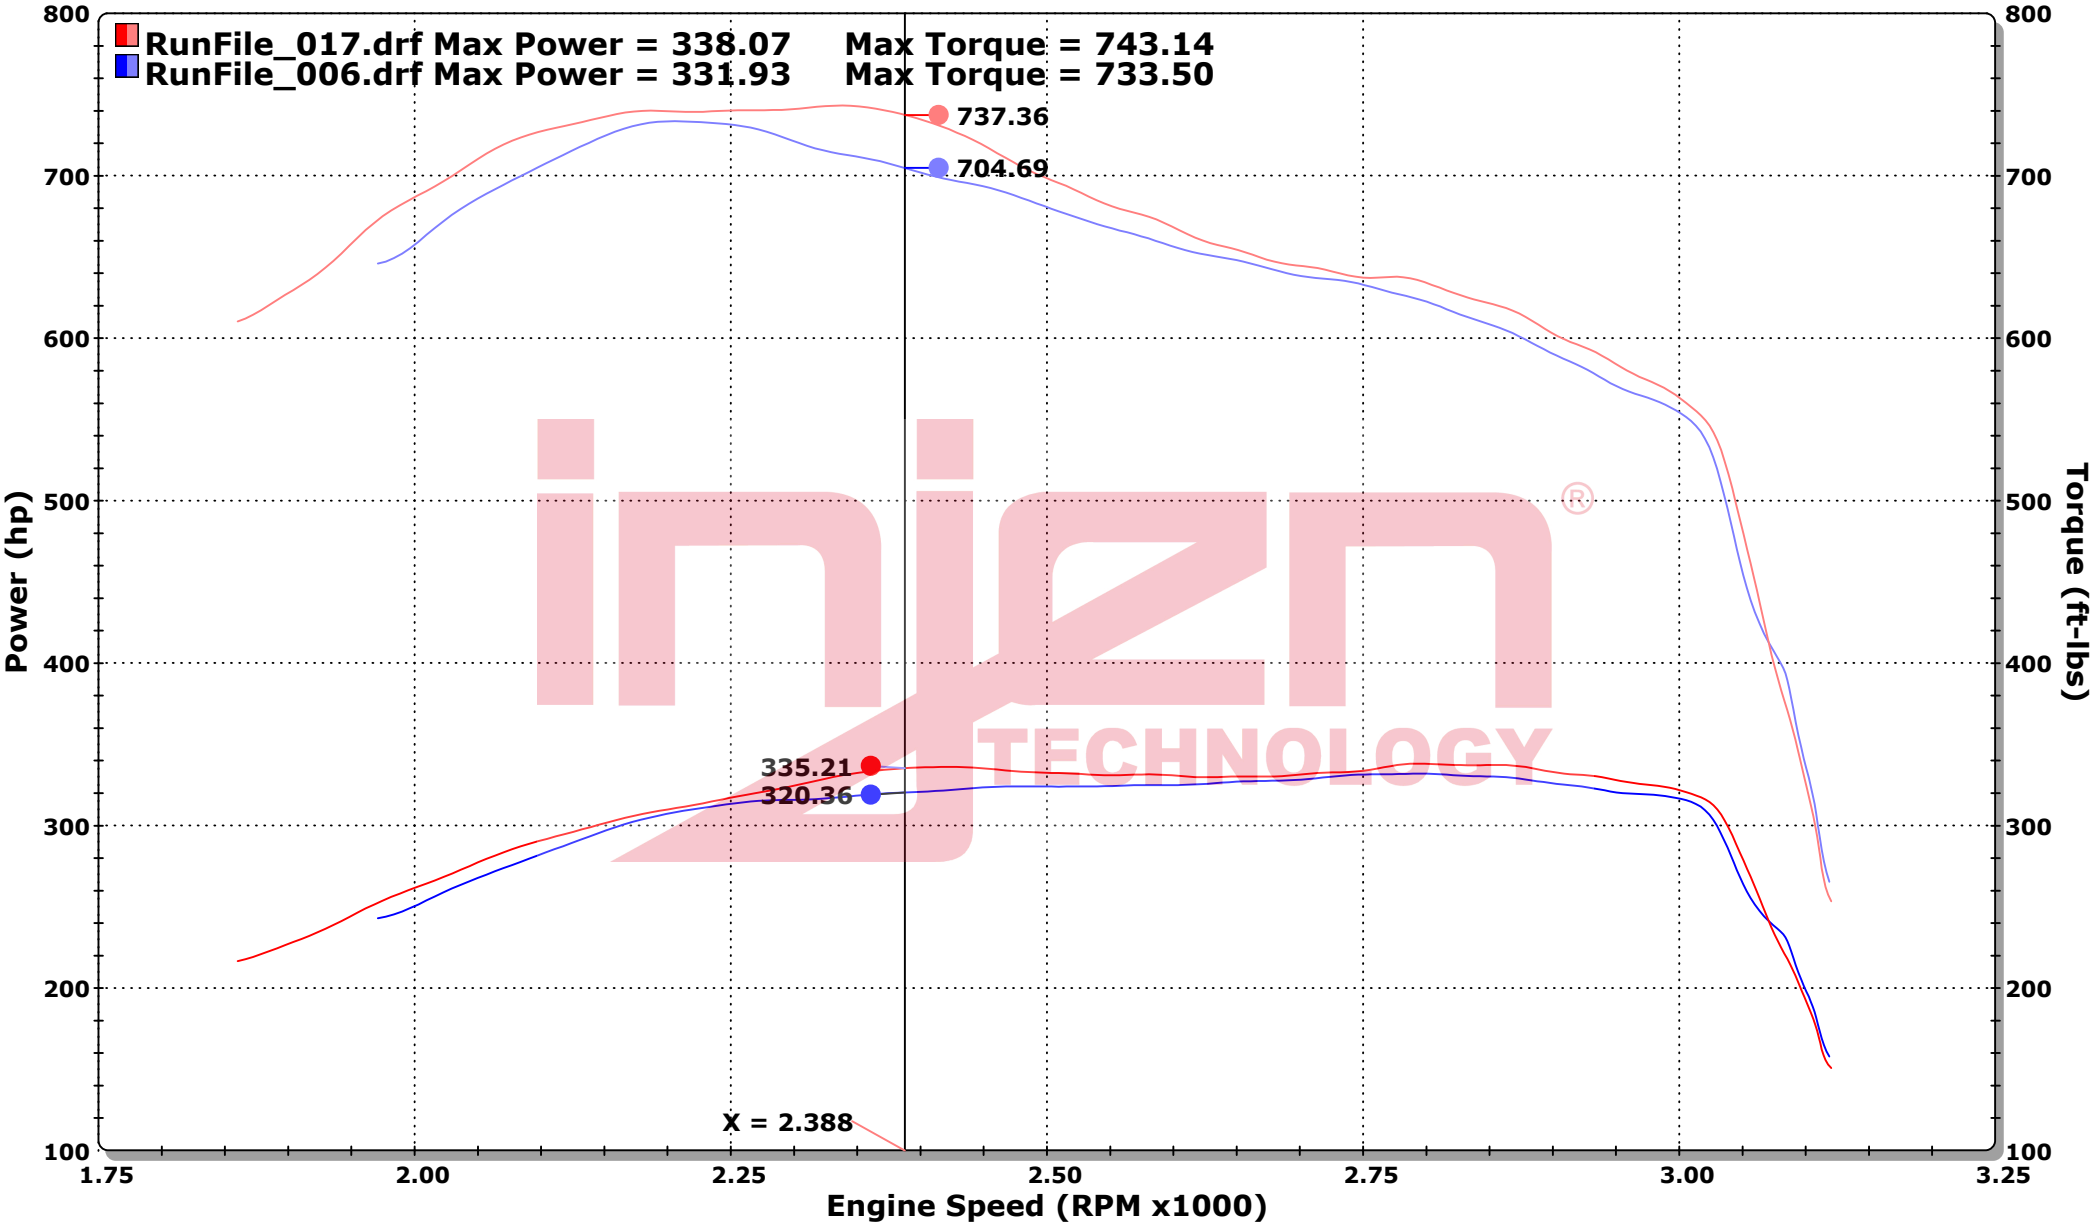

Injen Technology

RunFile_006.drf - 9/23/2021 5:01:23 PM Run Type: RO Run Conditions: 103.92 °F, 29.10 in-Hg, Humidity: 10%, SAE: 1.04
 BASELINE
 Max Power = 331.93 Max Torque = 733.50

RunFile_017.drf - 9/23/2021 6:38:47 PM Run Type: RO Run Conditions: 100.47 °F, 29.12 in-Hg, Humidity: 14%, SAE: 1.04
 EVO8008
 Max Power = 338.07 Max Torque = 743.14