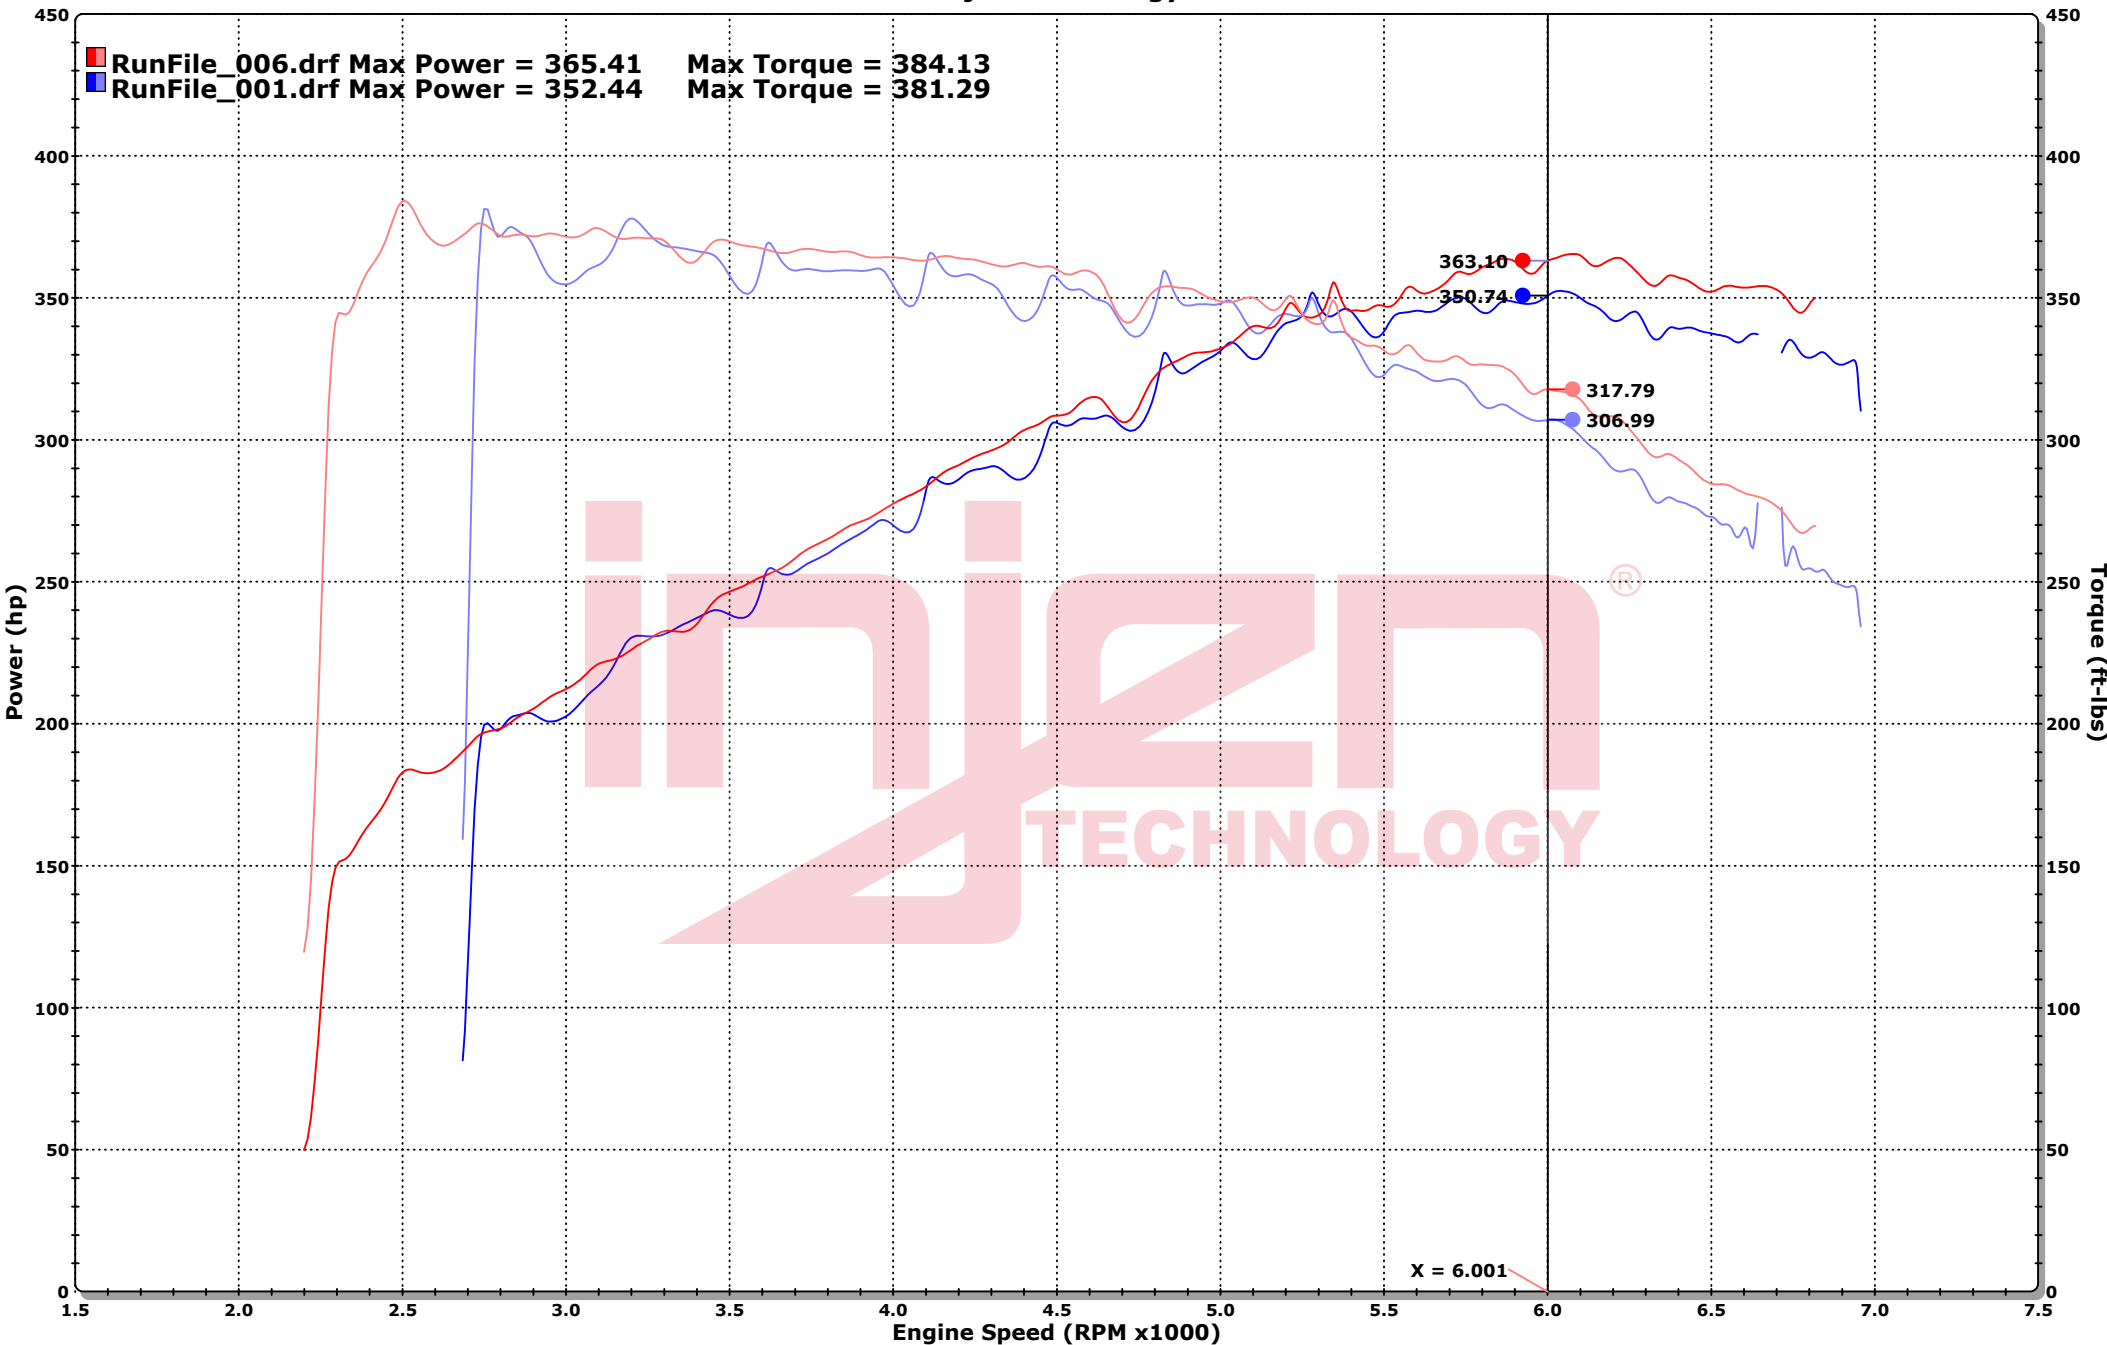

Injen Technology

■ RunFile_001.drf - 3/24/2021 2:02:06 PM Run Type: RO Run Conditions: 77.57 °F, 29.19 in-Hg, Humidity: 7%, SAE: 1.01
 BASELINE
 Max Power = 352.44 Max Torque = 381.29

■ RunFile_006.drf - 3/24/2021 3:09:46 PM Run Type: RO Run Conditions: 82.93 °F, 29.15 in-Hg, Humidity: 6%, SAE: 1.01
 EVO1108
 Max Power = 365.41 Max Torque = 384.13