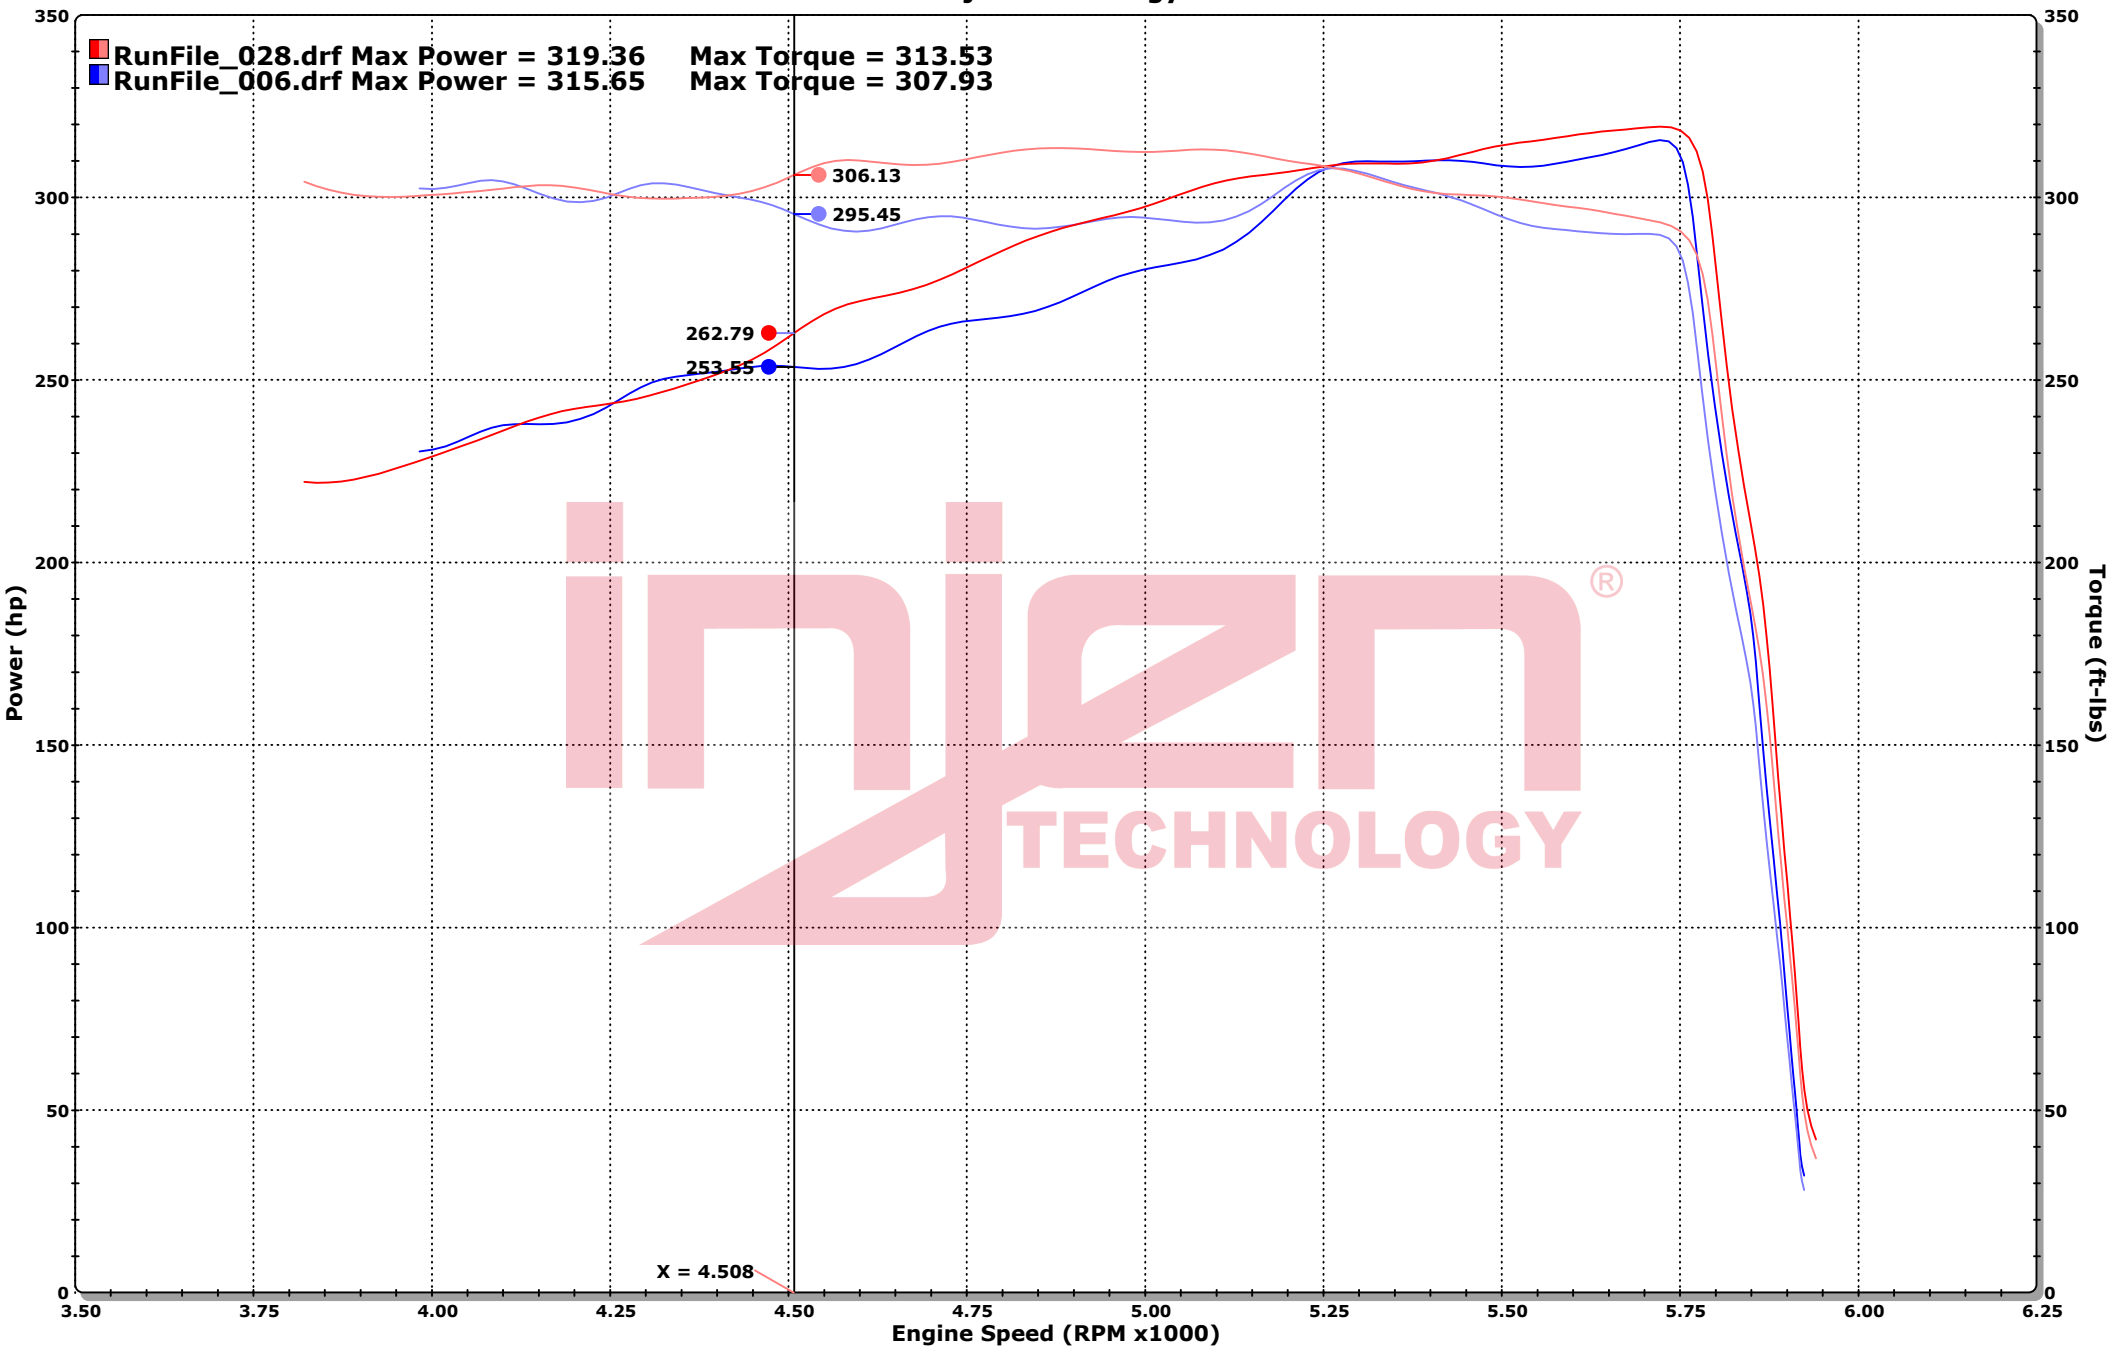

Injen Technology

X = 4.508

■ RunFile_006.drf - 3/12/2020 3:13:13 PM Run Type: RO Run Conditions: 64.27 °F, 29.11 in-Hg, Humidity: 51%, SAE: 1.00
 BASELINE
 Max Power = 315.65 Max Torque = 307.93

■ RunFile_028.drf - 3/12/2020 4:40:51 PM Run Type: RO Run Conditions: 68.10 °F, 29.04 in-Hg, Humidity: 39%, SAE: 1.01
 EVO8101
 Max Power = 319.36 Max Torque = 313.53