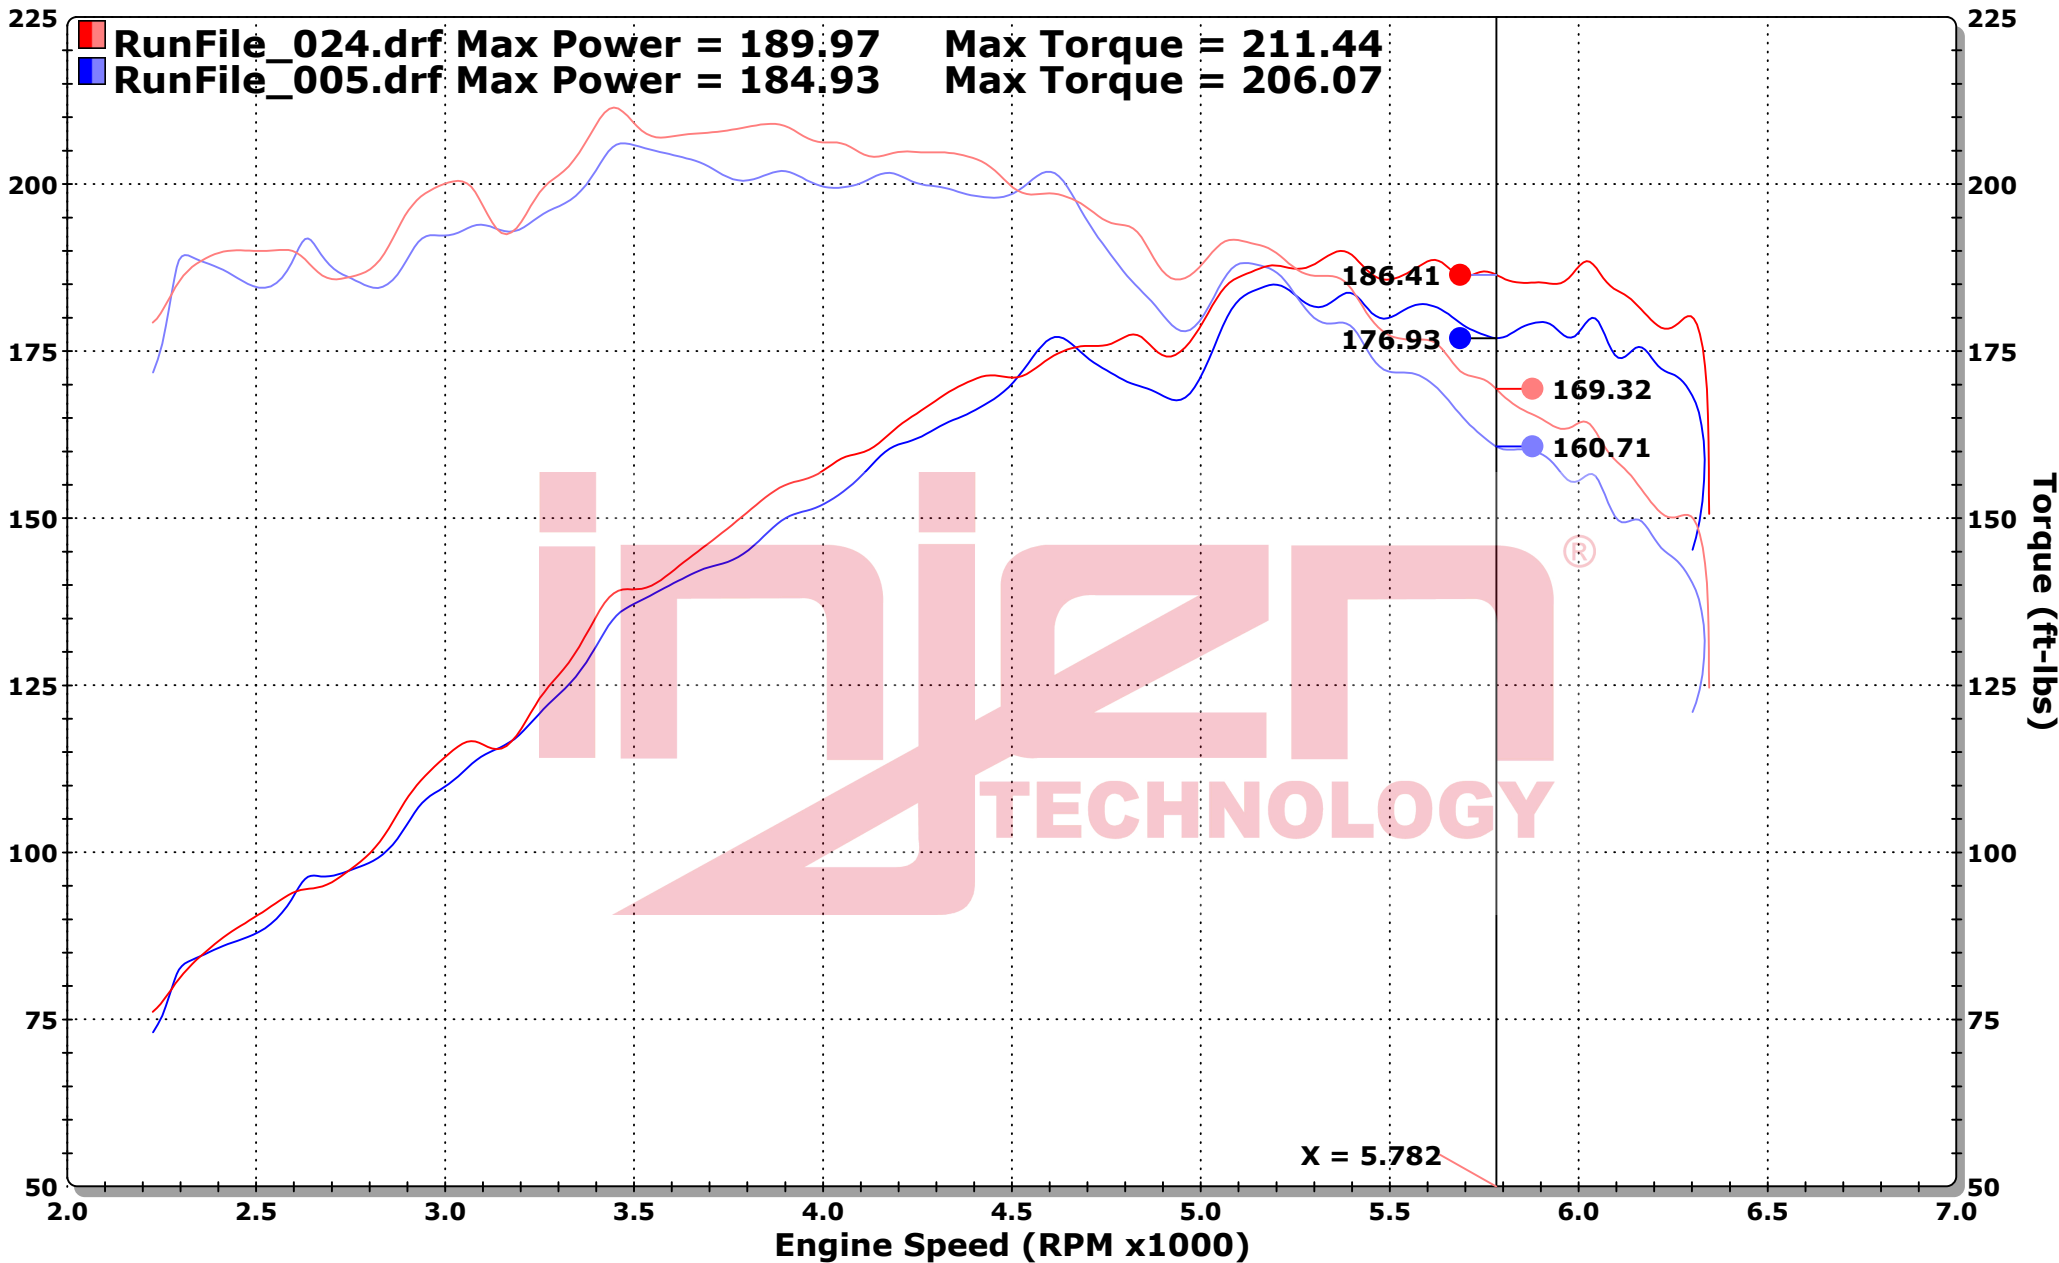

Injen Technology

- RunFile_005.drf - 2/27/2020 9:40:22 AM Run Type: RO Run Conditions: 72.14 °F, 29.46 in-Hg, Humidity: 10%, SAE: 0.99
 BASELINE
 Max Power = 184.93 Max Torque = 206.07
- RunFile_024.drf - 2/27/2020 10:54:54 AM Run Type: RO Run Conditions: 80.43 °F, 29.43 in-Hg, Humidity: 8%, SAE: 1.00
 EVO1301
 Max Power = 189.97 Max Torque = 211.44