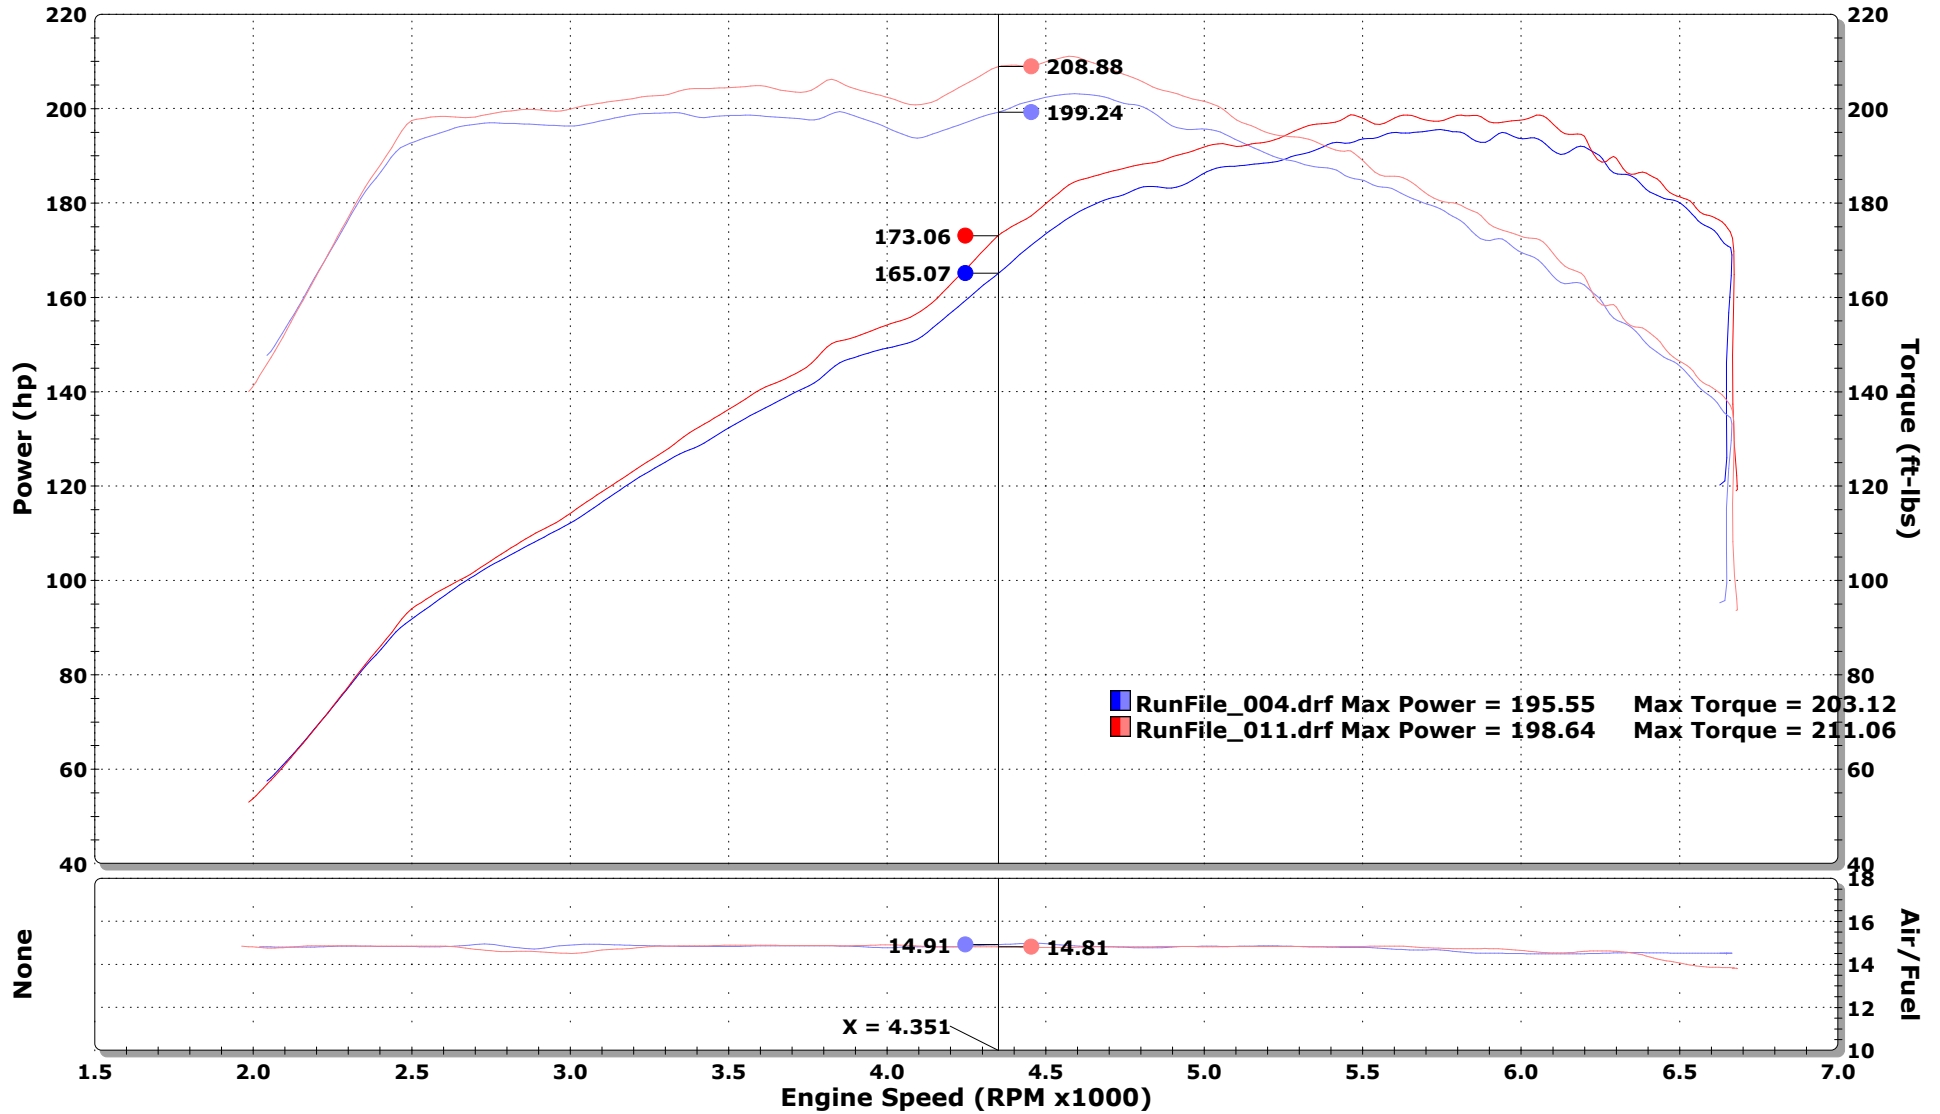

INJEN TECHNOLOGY

M.D. TECHNOLOGY

RunFile_004.drf - BASELINE - Run Conditions: 62.17 °F, 29.15 in-Hg, SAE: 0.99
Run Type: RO Date: 12/4/2013 11:25:29 AM

RunFile_011.drf - SP3077 - Run Conditions: 69.69 °F, 29.12 in-Hg, SAE: 1.00
Run Type: RO Date: 12/4/2013 2:52:05 PM