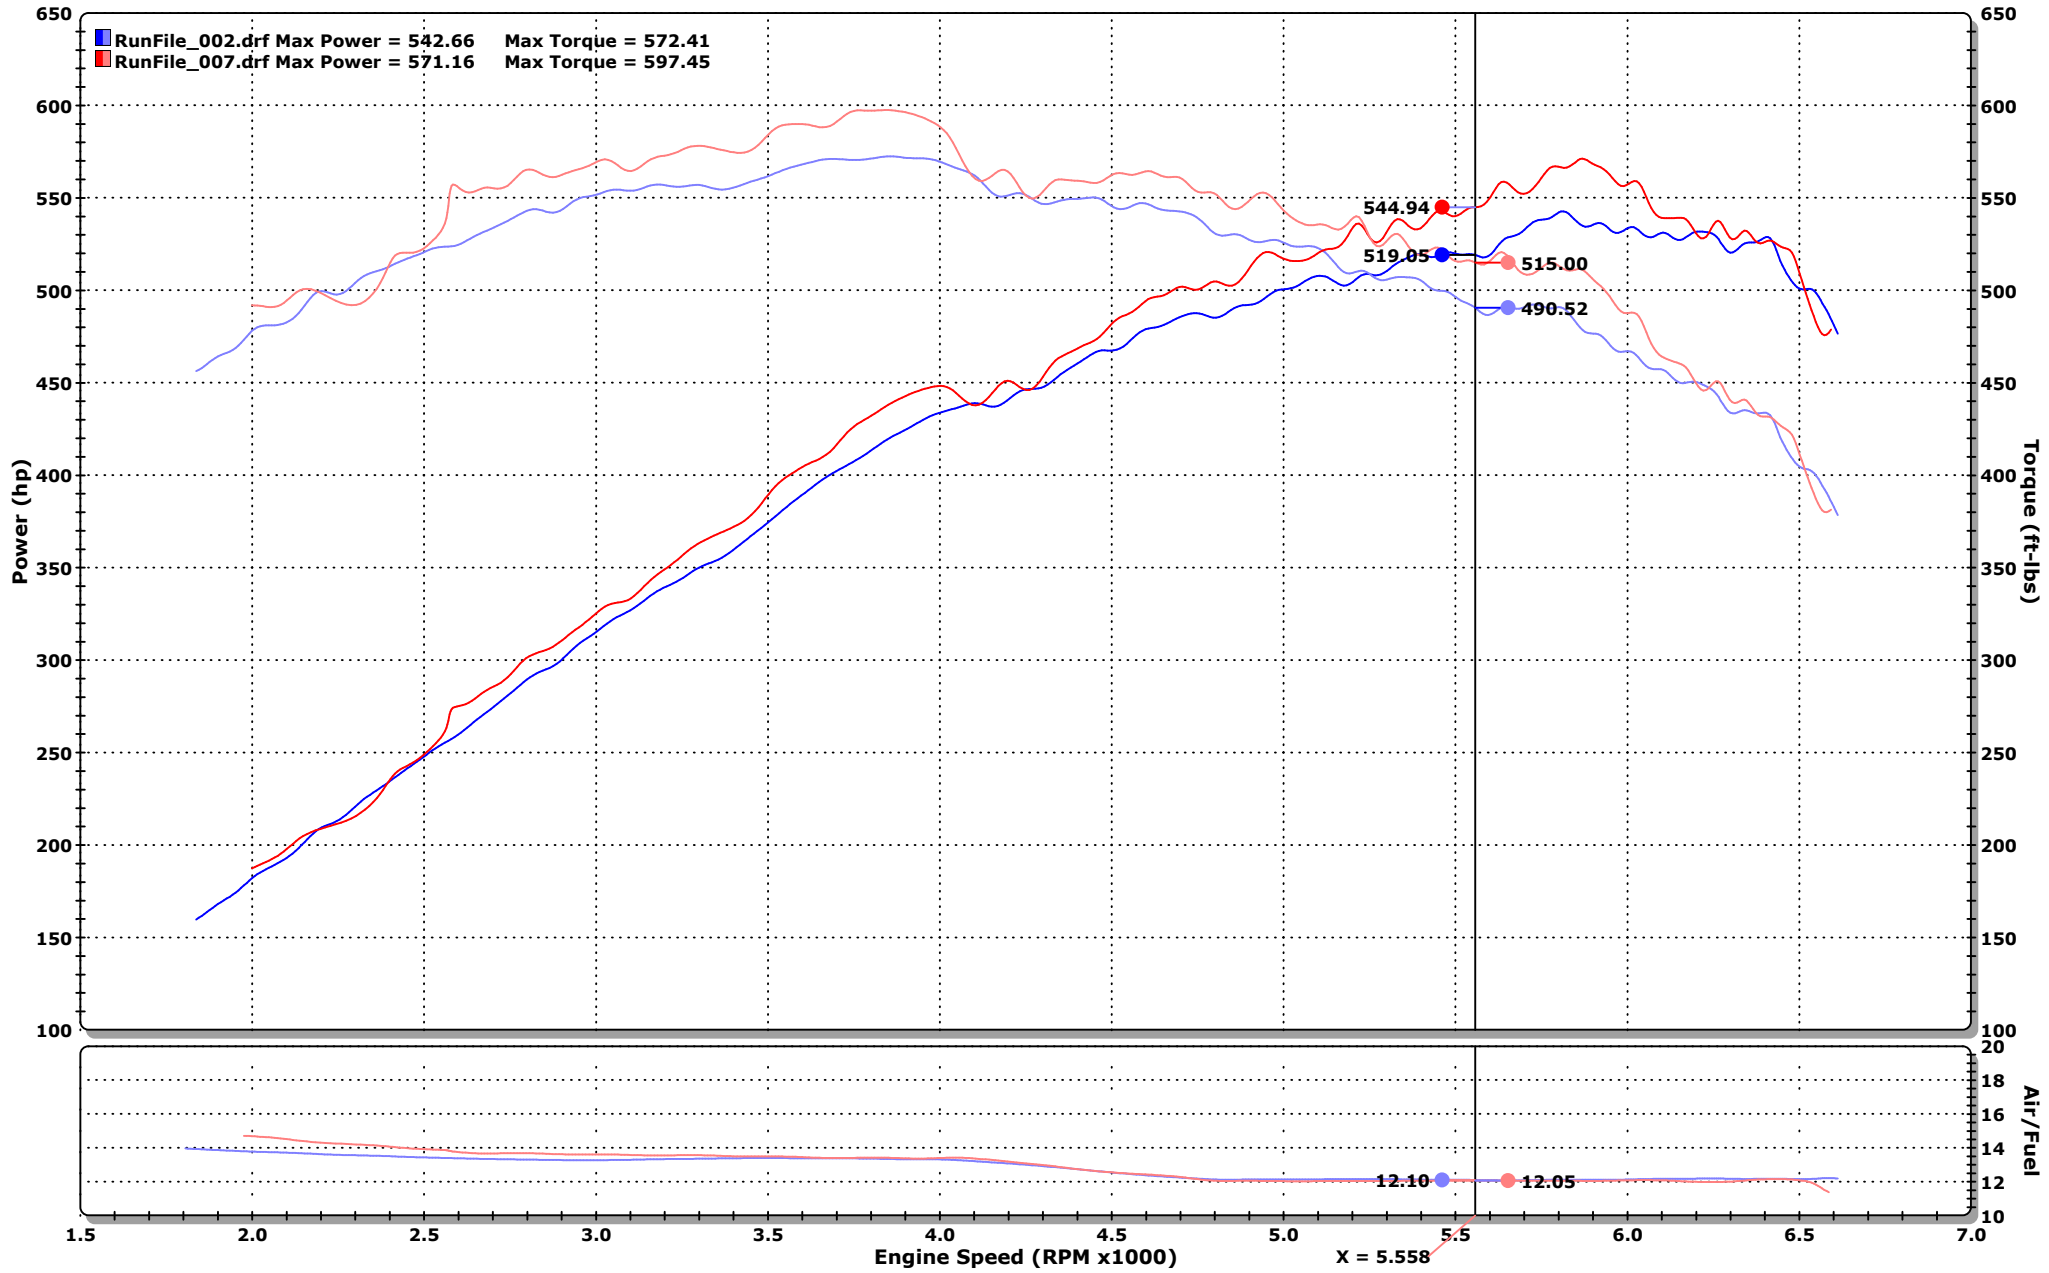

INJEN TECHNOLOGY

M.R. TECHNOLOGY

- RunFile_002.drf** - 5/13/2015 1:38:00 PM Run Type: RO Run Conditions: 79.52 °F, 29.13 in-Hg, Humidity: 27%, SAE: 1.02
 BASELINE
 Max Power = 542.66 Max Torque = 572.41
- RunFile_007.drf** - 5/13/2015 2:53:26 PM Run Type: RO Run Conditions: 84.74 °F, 29.10 in-Hg, Humidity: 22%, SAE: 1.02
 EVO7201
 Max Power = 571.16 Max Torque = 597.45